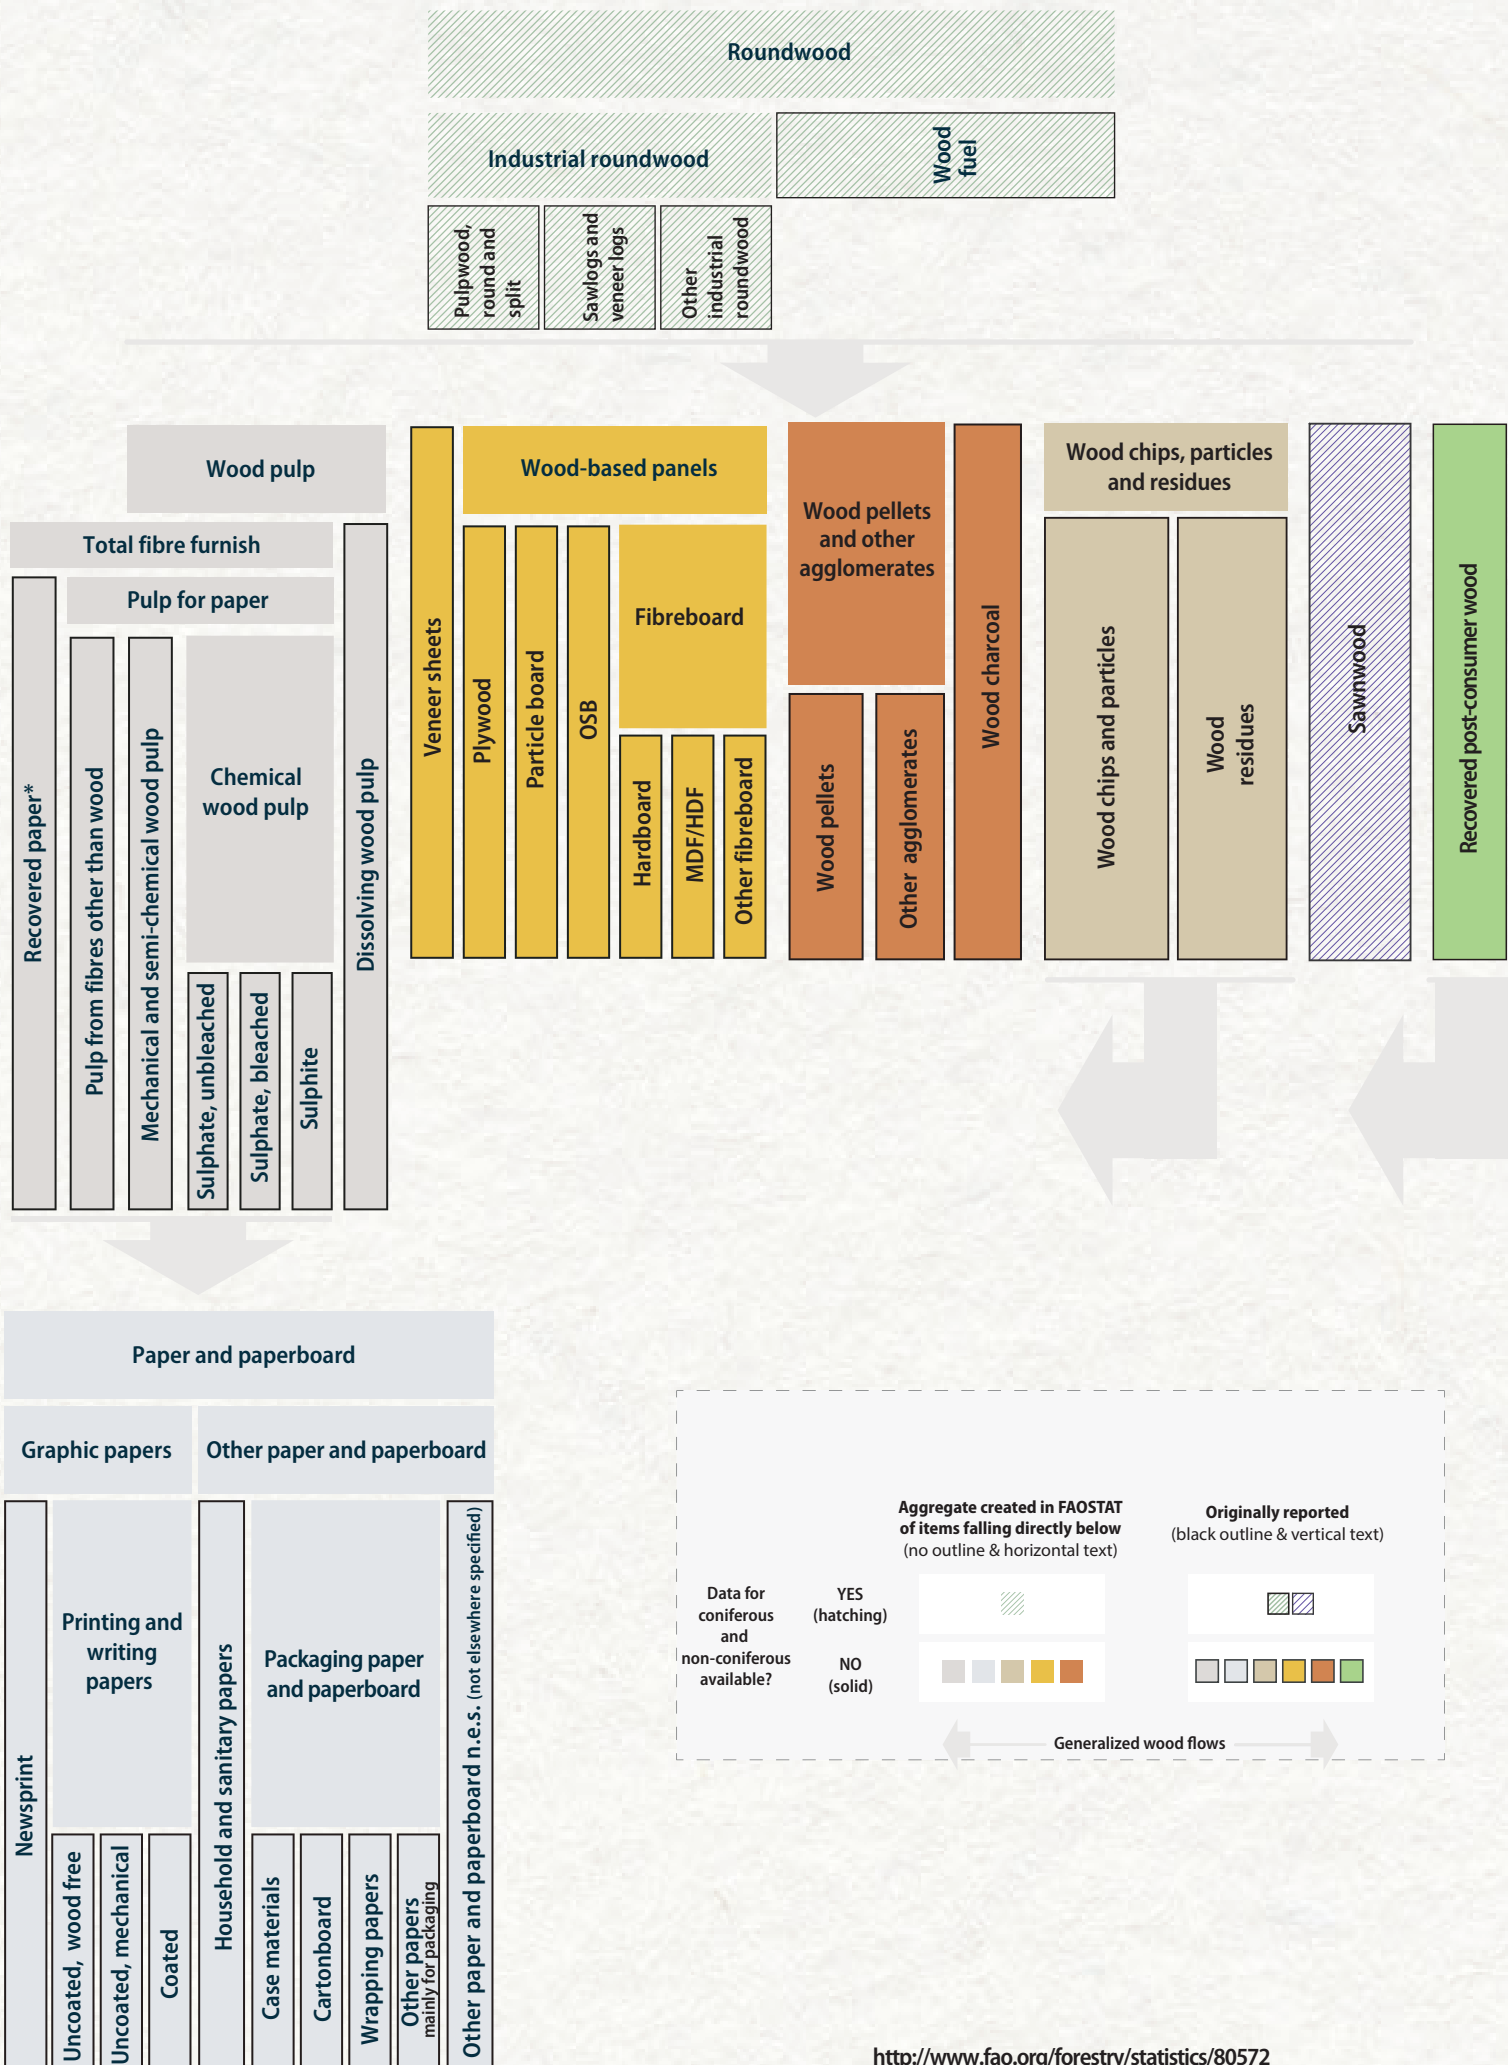

# FAOSTAT Forest Product Production Statistics – Data Structure

\*Recovered fibre pulp is not shown